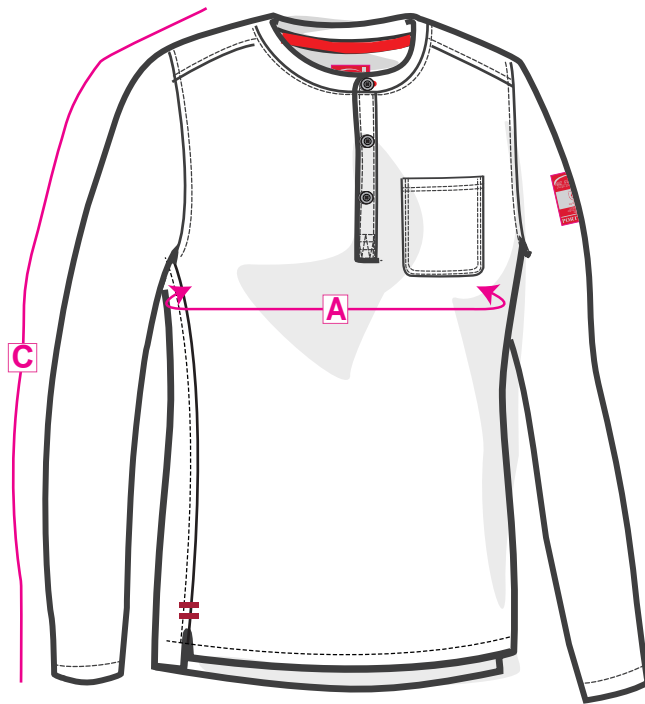

STYLE NO: FR02

DESCRIPTION: Bizflame Knit Hanley Crew

FABRIC: 100% Cotton 237g

COLOUR: Grey, Navy

AREA		XSmall	Small	Medium	Large	X- Large	XX-Large	3XL	4XL	5XL	6XL
Chest	A	88	96	104	112	124	132	140	148	160	172
Sleeve length (incl.Cuff)	B	58	59	60	61	62	63	64	65	66	67
Back Length (incl.Collar)	C	70	72	74	76	78	80	82	84	86	88