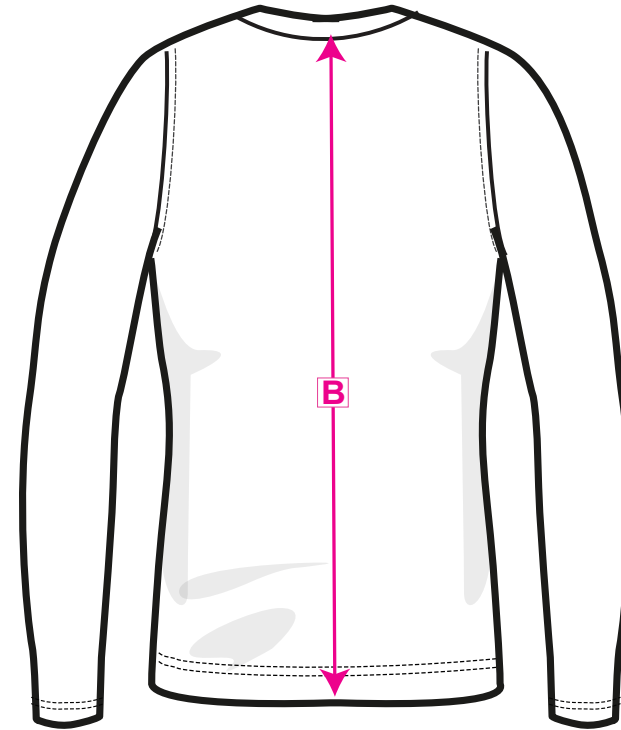

STYLE NO: FR02

DESCRIPTION: Bizflame Knit Hanley Crew

FABRIC: 100% Cotton 237g

COLOUR: Grey, Navy

AREA		XSmall	Small	Medium	Large	X- Large	XX-Large	3XL	4XL	5XL	6XL
Chest	A	88	96	104	112	124	132	140	148	160	172
Sleeve length (incl.Cuff)	B	58	59	60	61	62	63	64	65	66	67
Back Length (incl.Collar)	C	70	72	74	76	78	80	82	84	86	88